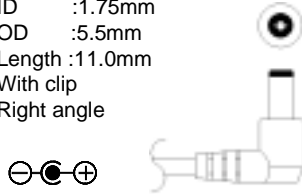

## C111 Plug Spec:

ID :1.75mm  
OD :5.5mm  
Length :11.0mm  
With clip  
Right angle

## C112 Plug Spec:

ID :1.8mm  
OD :4.75mm  
Length :10.0mm  
With clip

## C113 Plug Spec:

ID :1.35mm  
OD :3.5mm  
Length :10.0mm  
With clip  
Right angle

## C114 Plug Spec:

ID :3.0mm  
OD :5.5mm  
Length :12mm  
Right angle